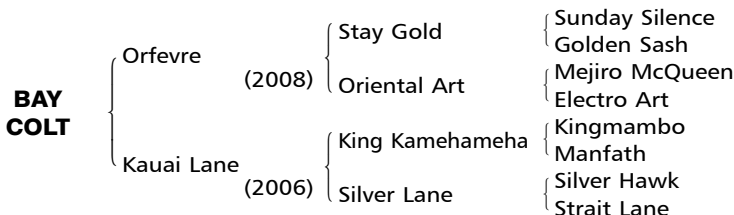

# BAY COLT Foaled March 5, 2018

Consigned by Shadai Farm

# 358

[Northern Taste 4SX5S, Hail to Reason 5SX5D]

By **ORFEVRE (JPN)**. 2011 Horse of the year in Japan, Japanese Triple Crown horse, Arima Kinen (Grand Prix) **[G1]** (twice), 2nd Prix de l'Arc de Triomphe **[G1]** (twice), etc. Retired to stud in 2014. Sire of EPOCA D'ORO (2018 Satsuki Sho (Japanese 2000 Guineas) **[G1]**), LUCKY LILAC (2017 Best 2yo filly in Japan, Hanshin Juvenile Fillies **[G1]**), 2018 2nd Japanese 1000 Guineas **[G1]**), ROCK THIS TOWN (Sapporo Nisai S. **[G3]**), etc.

EXPRESS LANE (JPN) (13 f. by Deep Impact (JPN)). 2 wins in Japan.

ZIPPER LANE (JPN) (14 f. by Deep Impact (JPN)). Winner in Japan.

**STAY FOOLISH (JPN)** (15 c. by Stay Gold (JPN)). 2 wins in Japan, Kyoto Shimbun Hai **[G2]** (T2200m), 3rd Hopeful S **[G1]**.

Silver Chalice (IRE) (f. by Rainbow Quest (USA)). Unraced. Grandam of **LOGI CHALICE (JPN)** (c. by Daiwa Major (JPN): Lord Derby Challenge Trophy **[G3]**, 2nd Fuyo S **[L]**, 3rd Kochi S **[L]**), **GRAIL (JPN)** (c. by Heart's Cry (JPN): Kyoto Nisai S **[G3]**).